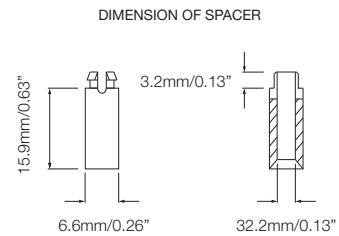

BEFORE MOUNTING, PLEASE READ THE USER MANUAL FOR CABLING AND CONNECTION DETAILS.

Mounting Guide

1PXL STRIP RGB

Dimensions in mm [in]

MULTIPLE STRIPS IN LINE