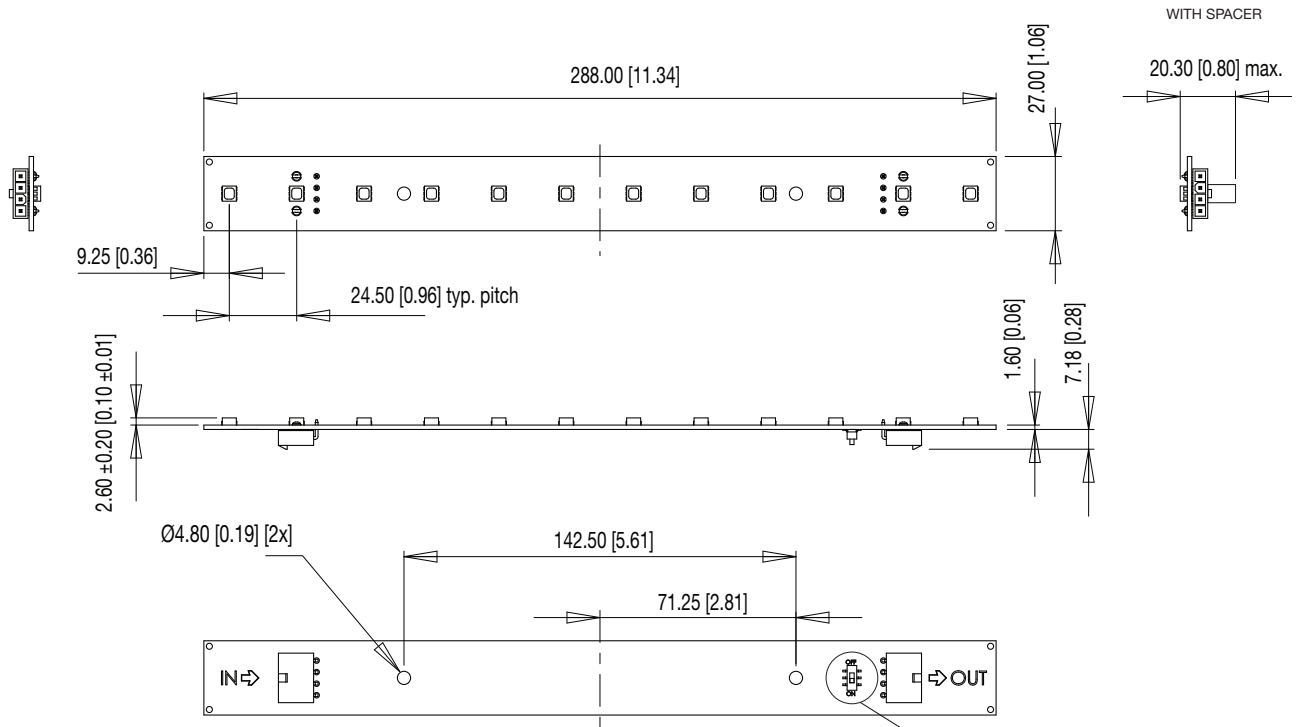

BEFORE MOUNTING, PLEASE READ THE USER MANUAL FOR CABLING AND CONNECTION DETAILS.

Mounting Guide

1PXL STRIP RGB

Dimensions in mm [in]

MULTIPLE STRIPS IN LINE